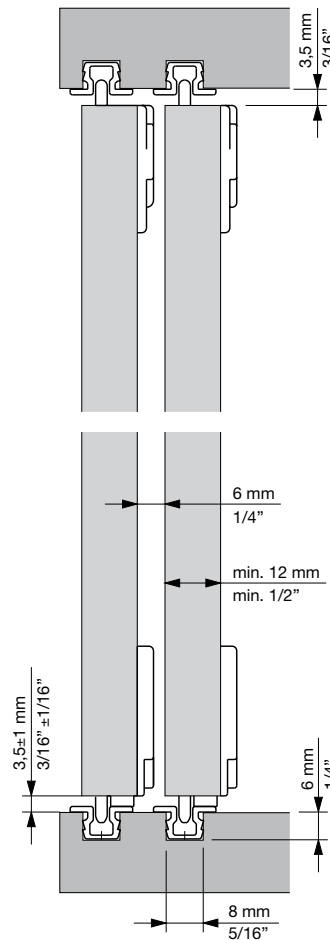

ROLL

ROLL 12