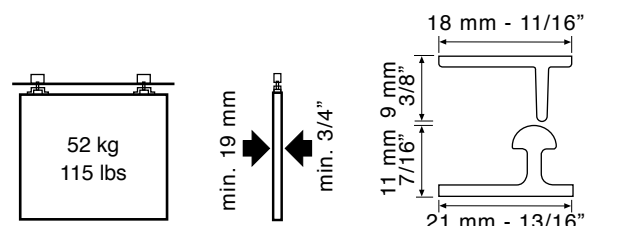

ESP

Roll está diseñado para apertura de muebles y armarios mediante varios paneles de madera correderos paralelos consiguiendo varios accesos dentro de la misma aplicación.

- Ideal para armarios, muebles, archivadores...
- Diseño minimalista del mueble con un espacio reducido de 4 mm entre puerta y marco.
- Sistema práctico para funcionamiento operativo diario.
- Configuración con perfil empotrado o sobre puesto.
- Perfil inferior para un deslizamiento óptimo de las puertas.
- Perfil de PVC o de aluminio con varias opciones de colores.
- Sujeción de la puerta por sistema regulable en altura.
- Rodamiento de bolas o de fricción.
- Puerta de hasta 52 Kg.
- Instalación con perfil inferior y superior.

Sistemas testados hasta 100.000 ciclos según la norma EN1527.

POR

O Roll foi concebido para abrir móveis e armários através de vários painéis de madeira correções paralelos, conseguindo vários acessos dentro da mesma aplicação.

- Ideal para armários, móveis, arquivos, etc.
- Design minimalista do móvel com um espaço reduzido de 4 mm entre a porta e a moldura.
- Sistema practico para funcionamento operativo diário.
- Configuração com perfil encastrado ou sobreposto.
- Perfil inferior que oferece um óptimo deslizamento das portas.
- Perfil de PVC ou alumínio com várias opções de cores.
• Fixação da porta através de sistema regulável em altura.- Deslizamento através de rolamentos de esferas o friccion.
- Porta até 52 Kg.
- Instalação com perfil inferior e superior.

Sistemas testados até 100.000 ciclos conforme a norma EN1527.

ENG

Roll has been designed for the openings of furniture and wardrobe doors by several parallel sliding wooden panels to give various access points within the same application.