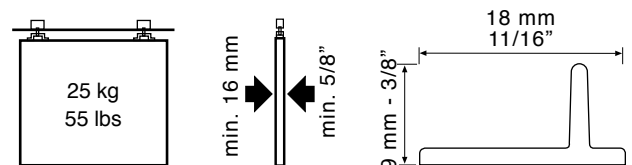

- Ideal for wardrobes, furniture, filing cabinets, etc.
- Minimalist design with a tiny gap of 4 mm between the door and frame.
- Practical system designed for daily use.
- Configuration with a recessed or overlaid profile.
- Lower profile to optimize the sliding action of the doors.
- PVC or aluminium profile in various colour options.
- Door is fixed using an adjustable height system.
- Ball bearing system or friction system.
- Door up to 52 Kg.
- Installation with an upper and lower profile.

Systems tested up to 100.000 cycles as per standard EN1527.

CAT

Roll està dissenyat per a l'obertura de mobles i armaris mitjançant diversos panells de fusta corredissos paral·lels. Permet aconseguir diversos accessos dins d'una mateixa aplicació.

- Ideal per a armaris, mobles, arxivadors...
- Disseny minimalista del moble amb un espai reduït de 4 mm entre porta i marc.
- Sistema pràctic per a un funcionament operatiu diari.
- Configuració amb perfil encastat o sobreposat.
- Perfil inferior per a un lliscament òptim de les portes.
- Perfil de PVC o d'alumini amb diferents opcions de colors.
- Subjecció de la porta per sistema regulable en altura.
- Rodaments de boles o de fricció.
- Porta fins a 52 Kg.
- Instal·lació amb perfil inferior i superior.

Sistemes testats fins a 100.000 cicles segons la norma EN1527.

ROLL 25