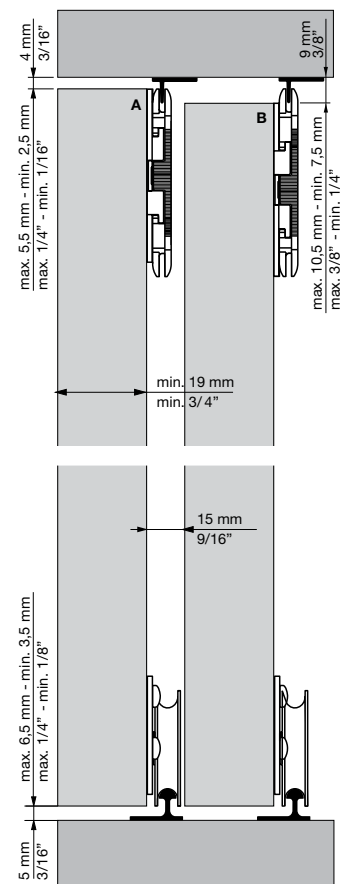

MUEBLES Y ARMARIOS / FURNITURE AND WARDROBES / MÓVEIS E ARMÁRIOS / MOBLES I ARMARIS

ROLL

ROLL 52