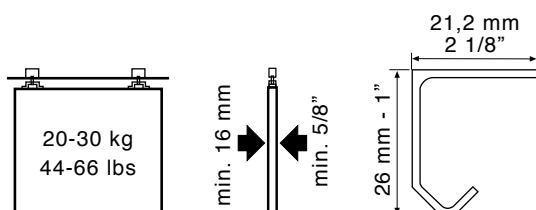

Sistemas testados até 100.000 ciclos conforme a norma EN1527.

ENG

K is designed for furniture and closets' openings sliding one or several panels parallel to each other granting multiple accesses within the same application.

- Ideal for furniture, closets, and office files boxes...
- System handy for diary operations.
- "Neocrom" or "Sendzimir" single steel profile. Double natural aluminium profile.
- Height adjustment system.
- Friction bearings (K 20) or Ball bearing system (K 30).
- Doors up to 30 Kg.
- Top hung mounted.

Systems tested up to 100.000 cycles as per standard EN1527.

CAT

K està dissenyat per apertura de mobles i armaris mitjançant un o varis panells de fusta corredissos paral·lels aconseguint varis accessos dins de la mateixa aplicació.

- Ideal per armaris, mobles, arxivadors...
- Sistema pràctic per funcionament operatiu diari.
- Perfil simple d'acer "Neocrom" o "Sendzimir". Perfil doble d'alumini natural.
- Subjecció de la porta per sistema regulable en alçada.
- Rodament amb eix de fricció (K 20) o de boles (K 30).
- Portes fins 30 Kg.
- Instal·lació a sostre.

Sistemes provats fins a 100.000 cicles segons la norma EN1527.

K 20 / 30