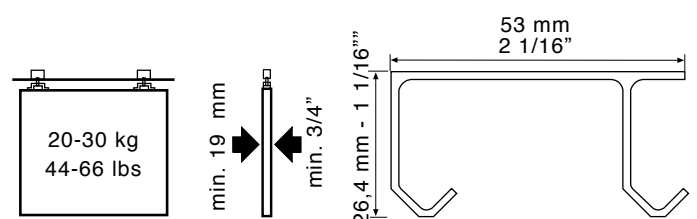

ESP

K está diseñado para apertura de muebles y armarios mediante uno o varios paneles de madera correderos paralelos consiguiendo varios accesos dentro de la misma aplicación.

- Ideal para armarios, muebles, archivadores...
- Sistema práctico para funcionamiento operativo diario.
- Perfil simple de acero "Neocrom" o "Sendzimir". Perfil doble de aluminio natural.
- Sujeción de la puerta por sistema regulable en altura.
- Rodamiento con eje de fricción (K 20) o de bolas (K 30)
- Puertas de hasta 30 Kg.
- Instalación a techo.

Sistemas testados hasta 100.000 ciclos según la norma EN1527.

POR

K foi desenhado para móveis e armários de abertura com um ou mais painéis de madeira de correr paralelos, conseguindo vários acessos dentro da mesma aplicação.

- Ideal para armários, móveis, arquivos...
- Sistema prático para funcionamento operacional diário.
- Perfil simples aço "Neocrom" ou Sendzimir". Perfil duplo de alumínio natural.
- Suspensão da porta com sistema ajustável em altura.
- Rolamento com fricção (K 20) ou de bolas (K 30).
- Portas até 30 Kg.
- Instalação ao teto.

Sistemas testados até 100.000 ciclos conforme a norma EN1527.

ENG

K is designed for furniture and closets' openings sliding one or several panels parallel to each other granting multiple accesses within the same application.

- Ideal for furniture, closets, and office files boxes...
- System handy for diary operations.
- "Neocrom" or "Sendzimir" single steel profile. Double natural aluminium profile.
- Height adjustment system.
- Friction bearings (K 20) or Ball bearing system (K 30).
- Doors up to 30 Kg.
- Top hung mounted.

Systems tested up to 100.000 cycles as per standard EN1527.

CAT