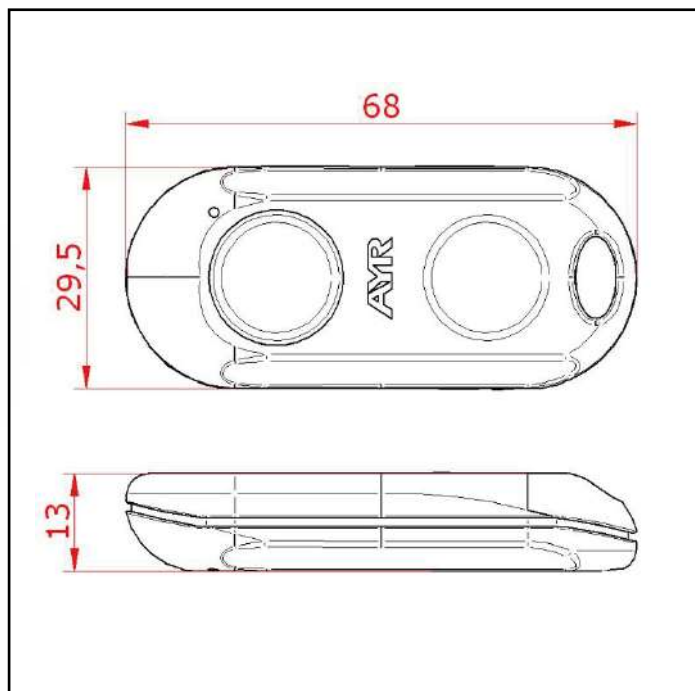

RÉFÉRENCE 509

COLLECTION SECURITY

DESCRIPTION Télécommande Bluetooth

ALIMENTATION 1 pile CR2032 3V

FINITIONS bleu, noir

CONTENU

corps principal	x1	vis 3x35	x2
Pile AAA	x4	chevilles ø6	x2
Adhésif 3M	x1	Clé Allen	x1
guide rapide	x1		

FINITION	EAN	SKU
bleu	8422374001513	151
noir	8422374007317	731

BOÎTE		EMBALLAGE EXTÉRIEUR	
1 unité		5 unités	
93 x 43 x 151mm		235 x 105 x 175mm	
0,0006m³	0,09kg	0,004m³	0,67kg

ECOINFORMATION

AYR, conformément aux règles établies par les lois internationales sur l'emballage, respecte le système de gestion intégrée (IMS) des déchets d'emballage en contribuant annuellement aux organismes qui gèrent les déchets qu'AYR distribue sur le marché.

CARACTÉRISTIQUES

SmartDoor

Compatible avec **int_LOCK PRO**, **int_PASS**, **int_ERPHONE**.

Deux boutons, un pour l'ouverture et un pour la fermeture.

Possibilité d'activer/désactiver l'alarme dans **int_LOCK**.

Indicateur LED rouge.

Incassable.

Compact et résistant.

Autonomie moyenne de 2 ans.

Sécurité

Il dispose d'un système de cryptage sécurisé compatible avec le reste des dispositifs **int_EGRA**, idéal pour garantir l'accès aux domiciles, bureaux, salles de sport, etc... par des personnes autorisées.

CARACTÉRISTIQUES TECHNIQUES

Boîtier en ABS.

Système de connexion crypté pour une sécurité maximale.

Alimenté par 1 pile CR2032 3V

Connectivité : Bluetooth 5.0 low energy.

Température de fonctionnement : -20°C ~+70°C

Humidité de fonctionnement : 5% à 70%.

Fabriqué en Espagne.

CONSERVATION ET NETTOYAGE

Il ne doit pas être nettoyé avec des détergents, des produits abrasifs, des alcools, des solvants ou tout autre produit de nettoyage ou de polissage. Seul un chiffon doux et sec doit être utilisé.

INSTRUCTIONS D'ASSEMBLAGE

Il doit être assemblé régulièrement et solidement à ses pièces correspondantes, à cet effet vous trouverez un code QR sur l'emballage pour télécharger les instructions qui vous guideront dans l'assemblage. Le non-respect de cette instruction ainsi que l'utilisation incorrecte ou inadéquate de ce produit peuvent entraîner la détérioration de sa durabilité et de sa qualité de fonctionnement et, par conséquent, annuler la garantie.