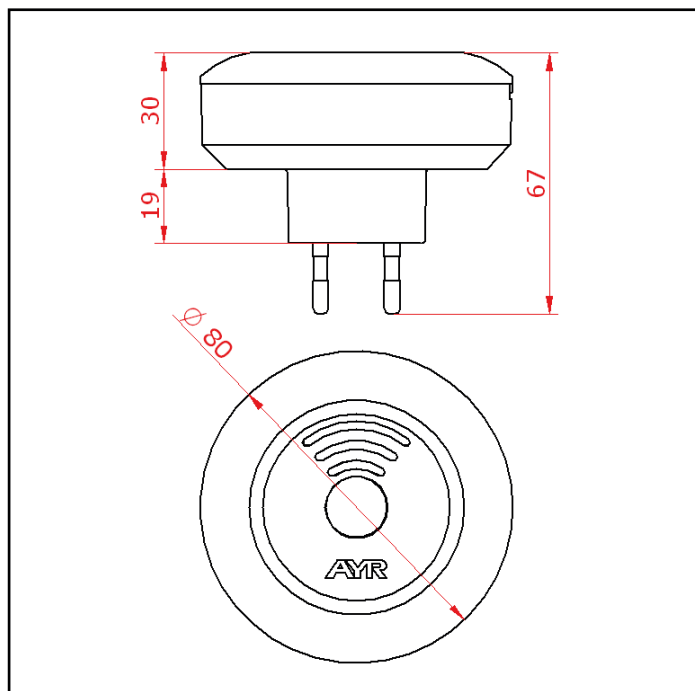

RÉFÉRENCE	512
COLLECTION	SECURITY
DESCRIPTION	Passerelle de connexion Bluetooth-WIFI
ALIMENTATION ELEC.	100-220 VAC a 50/60Hz
BLUETOOTH	4.2 / couverture 10m
WIFI	2,4Ghz / couverture 50m
FINITIONS	blanc, noir
CONTENU	
unité principale	x1
instructions	x1

FINITION	EAN	SKU
blanc	8422374001452	145
noir	8422374007089	708

BOÎTE		EMBALLAGE EXTÉRIEUR	
1 unité		4 unités	
100 x 75 x 110mm		235 x 105 x 175mm	
0,0008m³	0,15kg	0,004m³	0,725kg

ECOINFORMATION

AYR, conformément aux règles établies par les lois internationales sur l'emballage, respecte le système de gestion intégrée (IMS) des déchets d'emballage en contribuant annuellement aux organismes qui gèrent les déchets qu'AYR distribue sur le marché.

CARACTÉRISTIQUES

Sécurité: l'utilisation des meilleurs protocoles de cryptage dans ses deux technologies de communication garantit la sécurité des communications par l'intermédiaire de cet appareil.

Sécurité accrue : comme Int-nex fait la transition entre le wifi et le bluetooth, vos appareils bluetooth ne seront pas accessibles aux voleurs ou aux pirates qui tentent de s'introduire dans votre maison. Même s'ils parviennent à pirater le réseau WIFI de votre maison, ils ne pourront pas accéder à vos dispositifs de gestion des portes, car ils auraient besoin de contrôler la connexion Bluetooth.

Informations en temps réel : Int-nex est associé à un serveur externe qui suit l'état du dispositif en temps réel, de sorte que le serveur vous permet de savoir si tout va bien et si le dispositif est toujours opérationnel.

Installation simple : il est alimenté par le réseau électrique habituel, de sorte que son installation consiste simplement à l'insérer dans une prise et à le configurer à partir de l'application.

Simplicité : L'appareil dispose de plusieurs invites visuelles qui nous aident à le configurer et à nous assurer qu'il fonctionne correctement.

CARACTÉRISTIQUES TECHNIQUES

Boîtier en ABS.
Système de connexion crypté pour une sécurité maximale.
Connectivité Bluetooth : 4.2 Couverture Bluetooth : 10 mètres
Connectivité WIFI : 2.4Ghz Couverture WIFI : 50 mètres
Type d'installation : intérieur.
Ne convient pas à une utilisation en extérieur.
Température de fonctionnement : -20°C ~+70°C
Humidité de fonctionnement : 5% à 70%.
Fabriqué en Espagne.

INSTRUCTIONS D'ASSEMBLAGE

Vous trouverez un code QR sur l'emballage pour télécharger le manuel d'installation. Suivez attentivement les instructions pour l'installation et la configuration de l'appareil. Le non-respect de ces instructions ainsi que l'utilisation incorrecte ou inadéquate de ce produit peuvent nuire à sa durabilité et à la qualité de ses performances et, par conséquent, annuler la garantie.